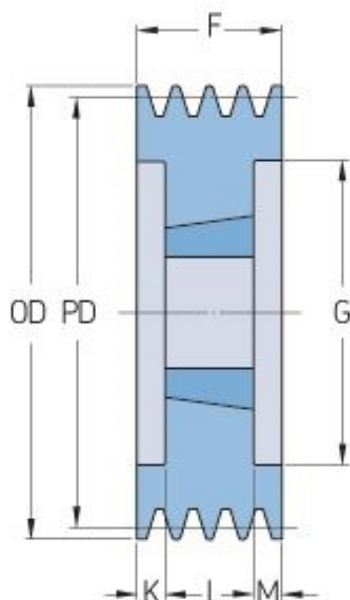

PHP 4SPC212TB

Pitch diameter (mm)	212
Outside diameter (mm)	221.6
Pulley type	3
Bushing no.	3020
Min. bore (mm)	25
Max. bore (mm)	75
F (mm)	111
G (mm)	156
K (mm)	30
L (mm)	51
M (mm)	30
H (mm)	-
Weight (kg)	13