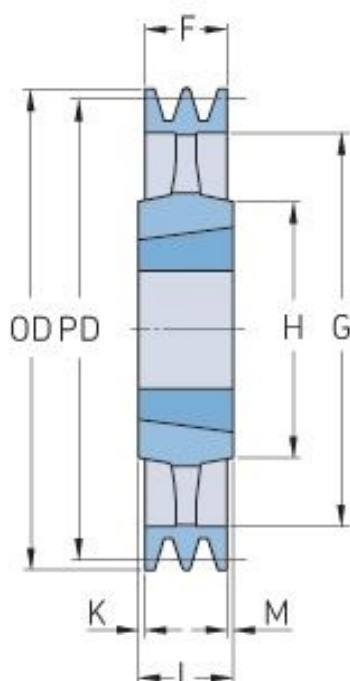

PHP 4SPB315TB

| | |
|-----------------------|------|
| Pitch diameter (mm) | 315 |
| Outside diameter (mm) | 322 |
| Pulley type | 4 |
| Bushing no. | 3535 |
| Min. bore (mm) | 35 |
| Max. bore (mm) | 90 |
| F (mm) | 82 |
| G (mm) | 272 |
| K (mm) | 3.5 |
| L (mm) | 89 |
| M (mm) | 3.5 |
| H (mm) | 170 |
| Weight (kg) | 20.6 |