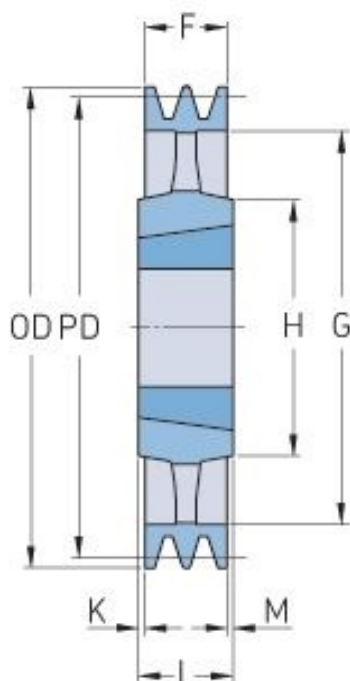

PHP 4SPB300TB

Pitch diameter (mm)	300
Outside diameter (mm)	307
Pulley type	4
Bushing no.	3535
Min. bore (mm)	35
Max. bore (mm)	90
F (mm)	82
G (mm)	257
K (mm)	-
L (mm)	89
M (mm)	7
H (mm)	150
Weight (kg)	20.5