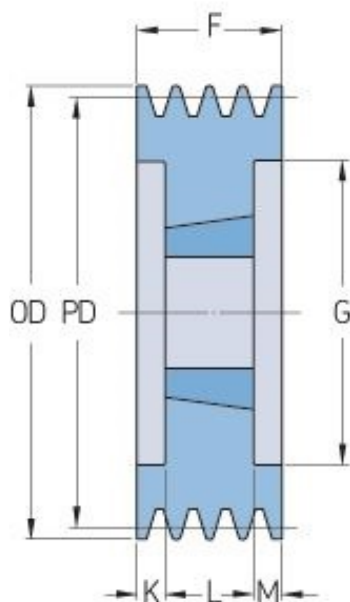

# PHP 4SPB236TB

Pitch diameter (mm)	236
Outside diameter (mm)	243
Pulley type	3
Bushing no.	3020
Min. bore (mm)	25
Max. bore (mm)	75
F (mm)	82
G (mm)	193
K (mm)	15.5
L (mm)	51
M (mm)	15.5
H (mm)	-
Weight (kg)	14.1