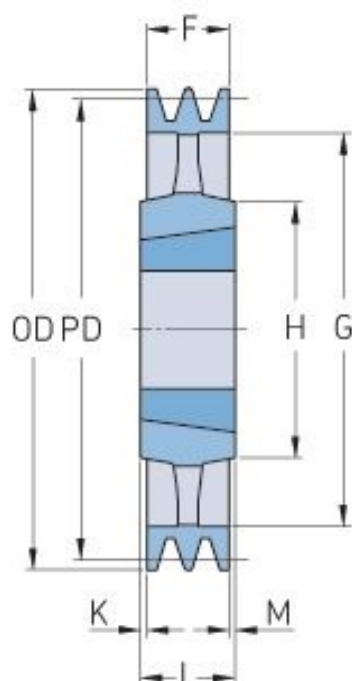

PHP 4SPB1250TB

Pitch diameter (mm)	1250
Outside diameter (mm)	1257
Pulley type	4
Bushing no.	4545
Min. bore (mm)	55
Max. bore (mm)	110
F (mm)	82
G (mm)	1204
K (mm)	16
L (mm)	114
M (mm)	16
H (mm)	225
Weight (kg)	162