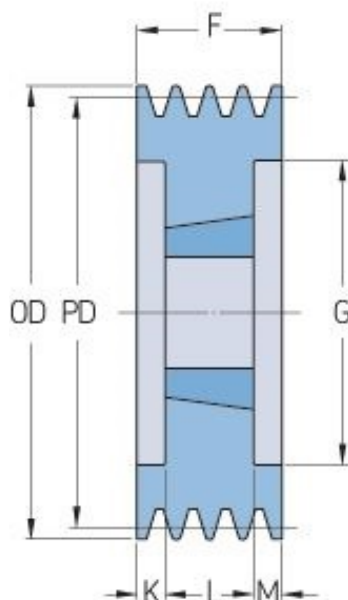

PHP 4SPB118TB

Pitch diameter (mm)	118
Outside diameter (mm)	125
Pulley type	3
Bushing no.	1610
Min. bore (mm)	14
Max. bore (mm)	42
F (mm)	82
G (mm)	71
K (mm)	29
L (mm)	25
M (mm)	29
H (mm)	-
Weight (kg)	3.3