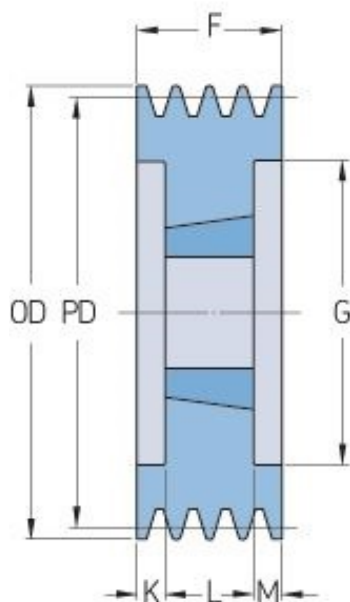

# PHP 4SPB100TB

Pitch diameter (mm)	100
Outside diameter (mm)	107
Pulley type	3
Bushing no.	1210
Min. bore (mm)	11
Max. bore (mm)	32
F (mm)	82
G (mm)	58
K (mm)	29
L (mm)	25
M (mm)	29
H (mm)	-
Weight (kg)	2.4