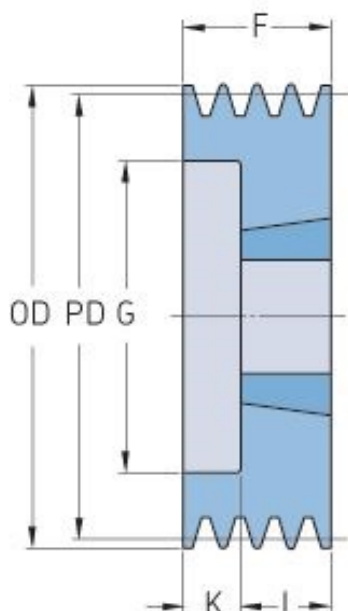

PHP 4SPA95TB

Pitch diameter (mm)	95
Outside diameter (mm)	100.5
Pulley type	6
Bushing no.	1615
Min. bore (mm)	14
Max. bore (mm)	42
F (mm)	65
G (mm)	64
K (mm)	27
L (mm)	38
M (mm)	-
H (mm)	-
Weight (kg)	1.4