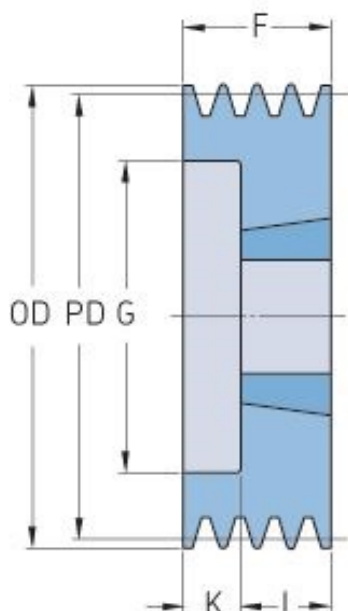

PHP 4SPA90TB

Pitch diameter (mm)	90
Outside diameter (mm)	95.5
Pulley type	6
Bushing no.	1615
Min. bore (mm)	14
Max. bore (mm)	42
F (mm)	65
G (mm)	64
K (mm)	27
L (mm)	38
M (mm)	-
H (mm)	-
Weight (kg)	1.2