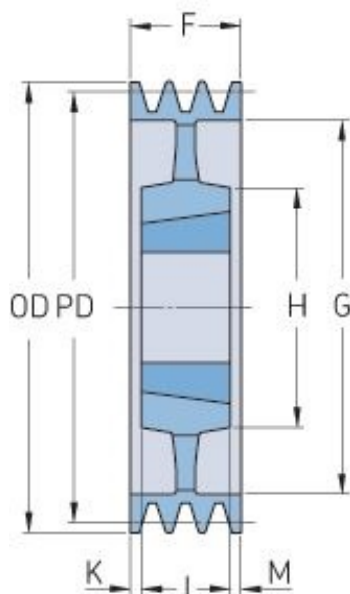

PHP 4SPA450TB

Pitch diameter (mm)	450
Outside diameter (mm)	455.5
Pulley type	5
Bushing no.	3020
Min. bore (mm)	25
Max. bore (mm)	75
F (mm)	65
G (mm)	415
K (mm)	7
L (mm)	51
M (mm)	7
H (mm)	150
Weight (kg)	23.2