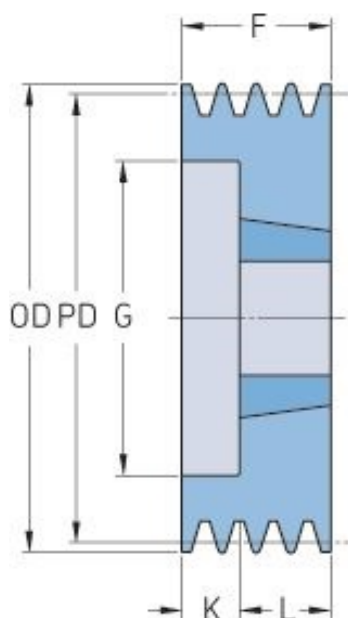

PHP 4SPA160TB

Pitch diameter (mm)	160
Outside diameter (mm)	165.5
Pulley type	2
Bushing no.	2517
Min. bore (mm)	16
Max. bore (mm)	60
F (mm)	65
G (mm)	126
K (mm)	-
L (mm)	45
M (mm)	20
H (mm)	-
Weight (kg)	5.1