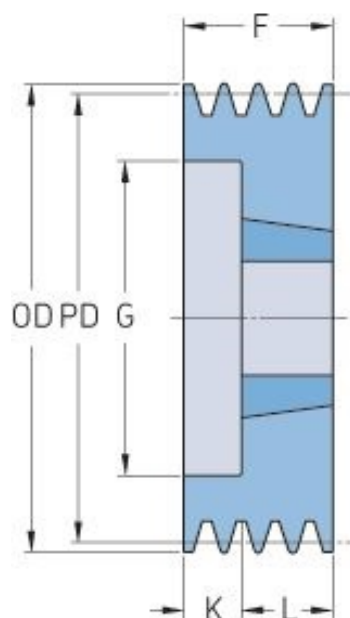

PHP 4SPA140TB

Pitch diameter (mm)	140
Outside diameter (mm)	145.5
Pulley type	2
Bushing no.	2517
Min. bore (mm)	16
Max. bore (mm)	60
F (mm)	65
G (mm)	106
K (mm)	-
L (mm)	45
M (mm)	20
H (mm)	-
Weight (kg)	3.5