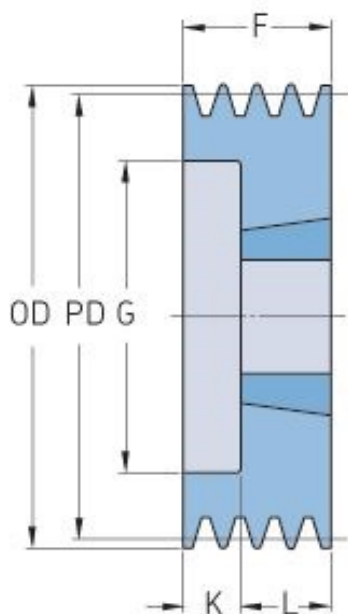

# PHP 3SPZ63TB

Pitch diameter (mm)	63
Outside diameter (mm)	67
Pulley type	6
Bushing no.	1108
Min. bore (mm)	9
Max. bore (mm)	28
F (mm)	40
G (mm)	40
K (mm)	18
L (mm)	22
M (mm)	-
H (mm)	-
Weight (kg)	0.4