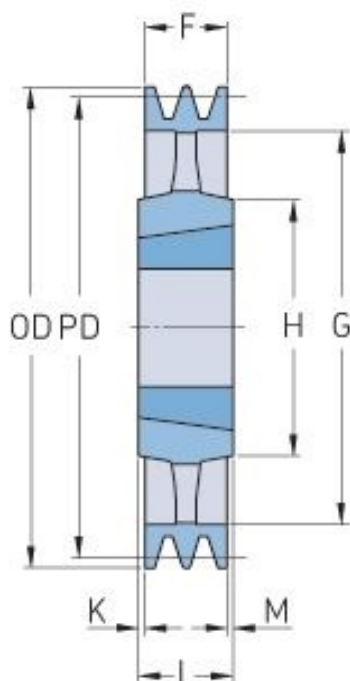

PHP 3SPB500TB

Pitch diameter (mm)	500
Outside diameter (mm)	507
Pulley type	4
Bushing no.	3535
Min. bore (mm)	35
Max. bore (mm)	90
F (mm)	63
G (mm)	457
K (mm)	-
L (mm)	89
M (mm)	26
H (mm)	170
Weight (kg)	29.9