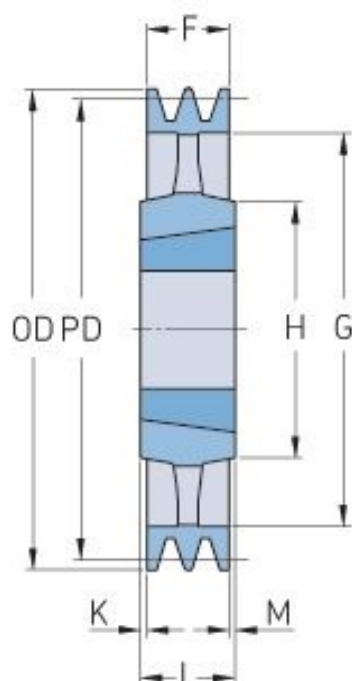

PHP 3SPB450TB

Pitch diameter (mm)	450
Outside diameter (mm)	457
Pulley type	4
Bushing no.	3535
Min. bore (mm)	35
Max. bore (mm)	90
F (mm)	63
G (mm)	407
K (mm)	-
L (mm)	89
M (mm)	26
H (mm)	170
Weight (kg)	26.3