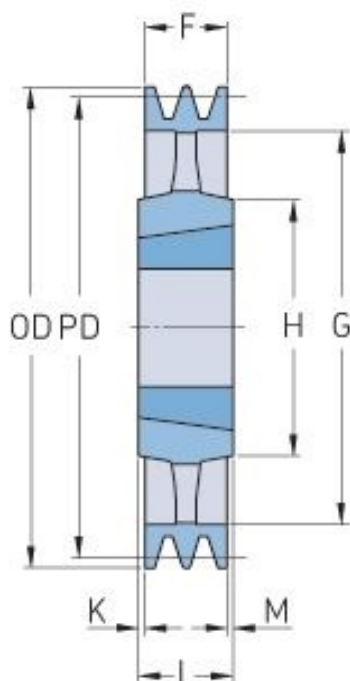

PHP 3SPA355TB

| | |
|-----------------------|-------|
| Pitch diameter (mm) | 355 |
| Outside diameter (mm) | 360.5 |
| Pulley type | 4 |
| Bushing no. | 3020 |
| Min. bore (mm) | 25 |
| Max. bore (mm) | 75 |
| F (mm) | 50 |
| G (mm) | 320 |
| K (mm) | 0.5 |
| L (mm) | 51 |
| M (mm) | 0.5 |
| H (mm) | 150 |
| Weight (kg) | 13.4 |