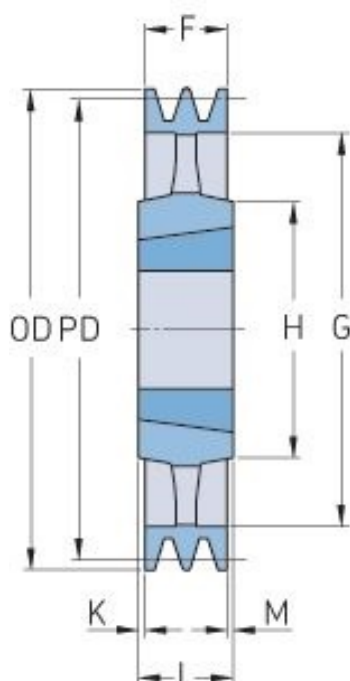

PHP 3SPA315TB

Pitch diameter (mm)	315
Outside diameter (mm)	320.5
Pulley type	4
Bushing no.	3020
Min. bore (mm)	25
Max. bore (mm)	75
F (mm)	50
G (mm)	280
K (mm)	0.5
L (mm)	51
M (mm)	0.5
H (mm)	160
Weight (kg)	12.8