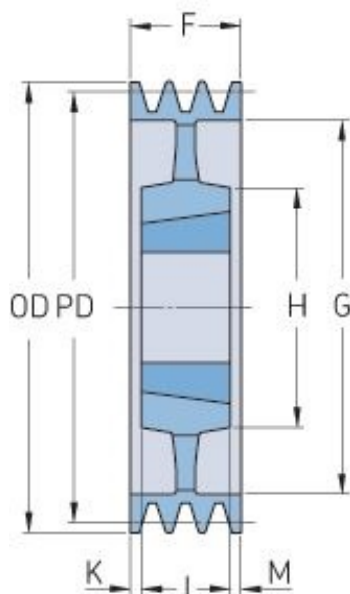

PHP 3SPA250TB

Pitch diameter (mm)	250
Outside diameter (mm)	255.5
Pulley type	5
Bushing no.	2517
Min. bore (mm)	16
Max. bore (mm)	60
F (mm)	50
G (mm)	215
K (mm)	2.5
L (mm)	45
M (mm)	2.5
H (mm)	120
Weight (kg)	8.6