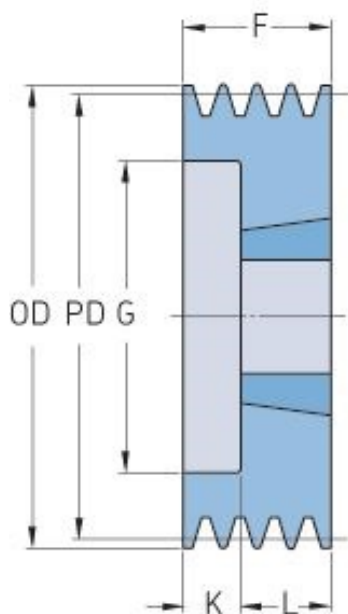

# PHP 3SPA160TB

Pitch diameter (mm)	160
Outside diameter (mm)	165.5
Pulley type	6
Bushing no.	2517
Min. bore (mm)	16
Max. bore (mm)	60
F (mm)	50
G (mm)	126
K (mm)	5
L (mm)	45
M (mm)	-
H (mm)	-
Weight (kg)	4.5