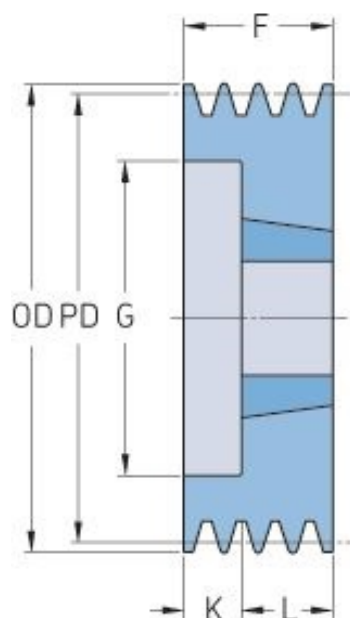

# PHP 3SPA118TB

Pitch diameter (mm)	118
Outside diameter (mm)	123.5
Pulley type	2
Bushing no.	2012
Min. bore (mm)	14
Max. bore (mm)	50
F (mm)	50
G (mm)	86
K (mm)	-
L (mm)	32
M (mm)	18
H (mm)	-
Weight (kg)	1.9