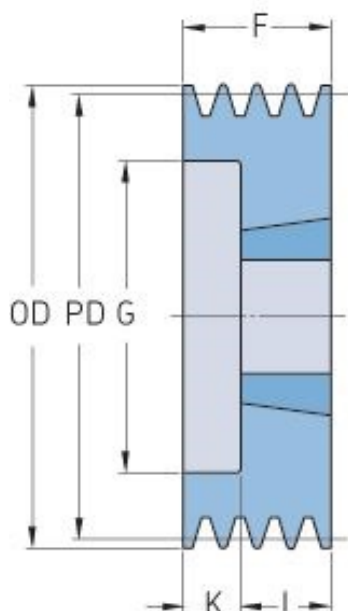

PHP 3SPA112TB

Pitch diameter (mm)	112
Outside diameter (mm)	117.5
Pulley type	6
Bushing no.	2012
Min. bore (mm)	14
Max. bore (mm)	50
F (mm)	50
G (mm)	83
K (mm)	18
L (mm)	32
M (mm)	-
H (mm)	-
Weight (kg)	1.6