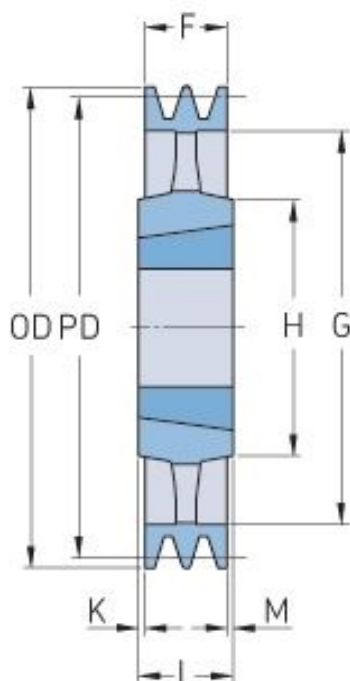

PHP 2SPA280TB

Pitch diameter (mm)	280
Outside diameter (mm)	285.5
Pulley type	4
Bushing no.	2517
Min. bore (mm)	16
Max. bore (mm)	60
F (mm)	35
G (mm)	245
K (mm)	-
L (mm)	45
M (mm)	10
H (mm)	120
Weight (kg)	8.3