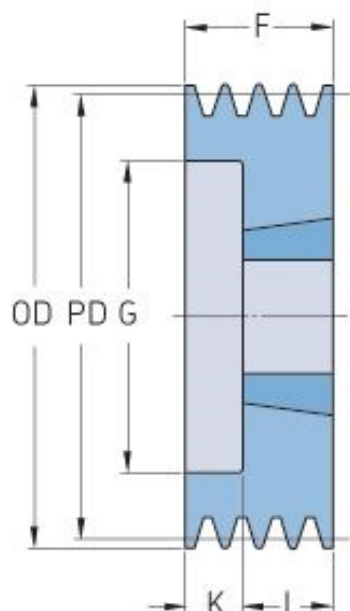

PHP 2SPA125TB

Pitch diameter (mm)	125
Outside diameter (mm)	130.5
Pulley type	6
Bushing no.	1610
Min. bore (mm)	14
Max. bore (mm)	42
F (mm)	35
G (mm)	90
K (mm)	10
L (mm)	25
M (mm)	-
H (mm)	-
Weight (kg)	1.9