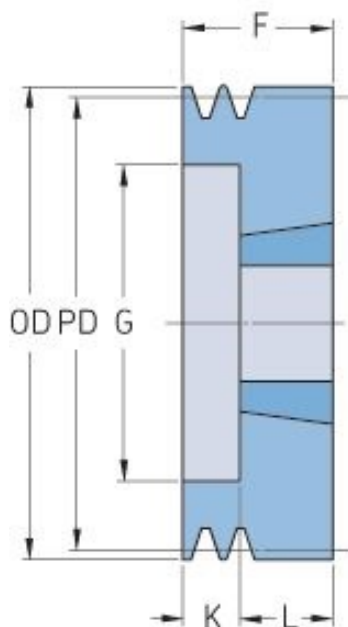

PHP 1SPZ56TB

Pitch diameter (mm)	56
Outside diameter (mm)	60
Pulley type	9
Bushing no.	1008
Min. bore (mm)	9
Max. bore (mm)	25
F (mm)	37
G (mm)	23
K (mm)	12
L (mm)	22
M (mm)	-
H (mm)	-
Weight (kg)	0.5

© SKF is a registered trademark of the SKF Group