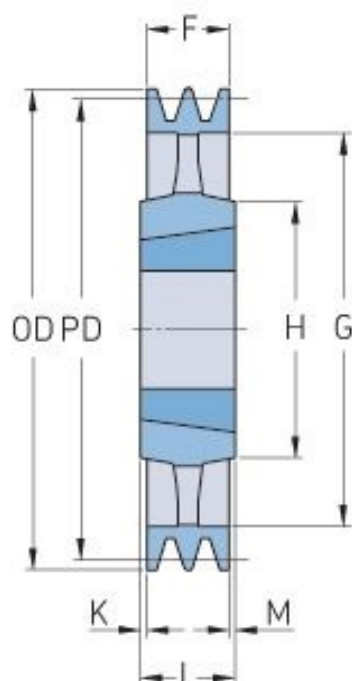

PHP 1SPA355TB

Pitch diameter (mm)	355
Outside diameter (mm)	360.5
Pulley type	4
Bushing no.	2012
Min. bore (mm)	14
Max. bore (mm)	50
F (mm)	20
G (mm)	320
K (mm)	-
L (mm)	32
M (mm)	12
H (mm)	112
Weight (kg)	7.6