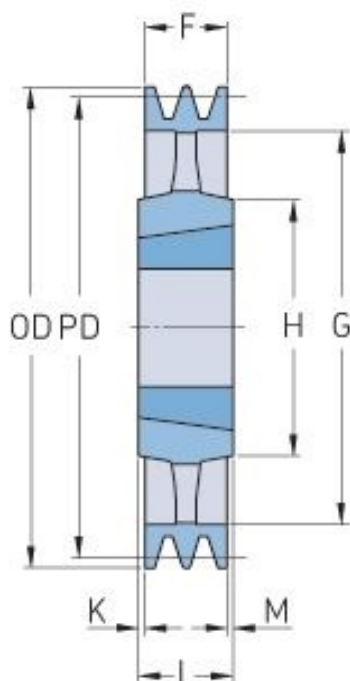

PHP 1SPA280TB

Pitch diameter (mm)	280
Outside diameter (mm)	285.5
Pulley type	4
Bushing no.	2012
Min. bore (mm)	14
Max. bore (mm)	50
F (mm)	20
G (mm)	245
K (mm)	-
L (mm)	32
M (mm)	12
H (mm)	112
Weight (kg)	6.3