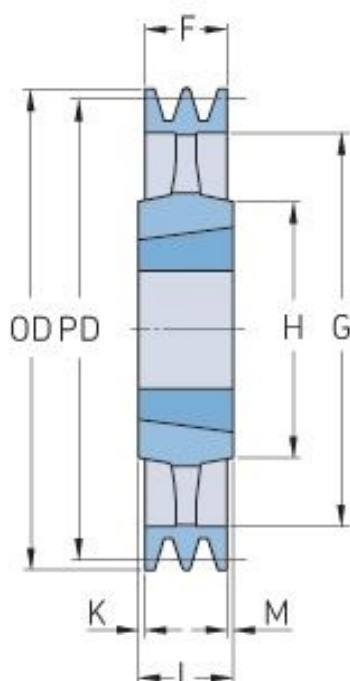

PHP 1SPA180TB

Pitch diameter (mm)	180
Outside diameter (mm)	185.5
Pulley type	4
Bushing no.	1610
Min. bore (mm)	14
Max. bore (mm)	42
F (mm)	20
G (mm)	145
K (mm)	-
L (mm)	25
M (mm)	5
H (mm)	92
Weight (kg)	2.3