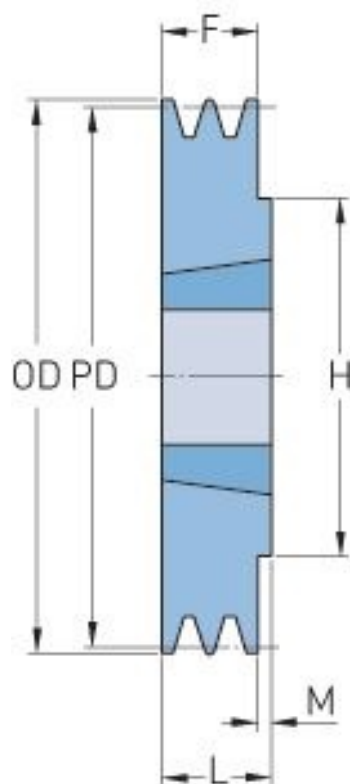

PHP 1SPA170TB

Pitch diameter (mm)	170
Outside diameter (mm)	175.5
Pulley type	1
Bushing no.	1610
Min. bore (mm)	14
Max. bore (mm)	42
F (mm)	20
G (mm)	-
K (mm)	-
L (mm)	25
M (mm)	5
H (mm)	80
Weight (kg)	1.1