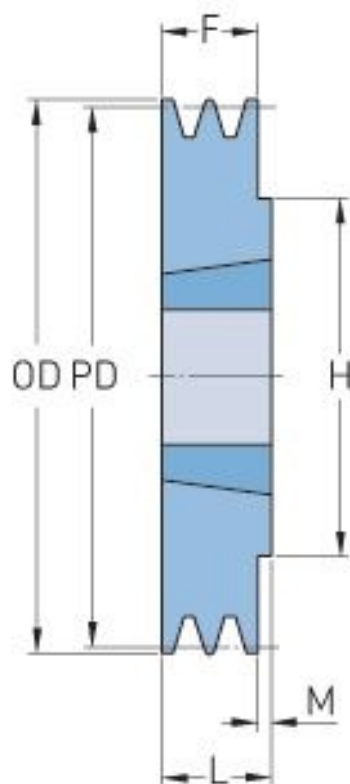

# PHP 1SPA150TB

Pitch diameter (mm)	150
Outside diameter (mm)	155.5
Pulley type	1
Bushing no.	1610
Min. bore (mm)	14
Max. bore (mm)	42
F (mm)	20
G (mm)	-
K (mm)	-
L (mm)	25
M (mm)	5
H (mm)	80
Weight (kg)	2.1