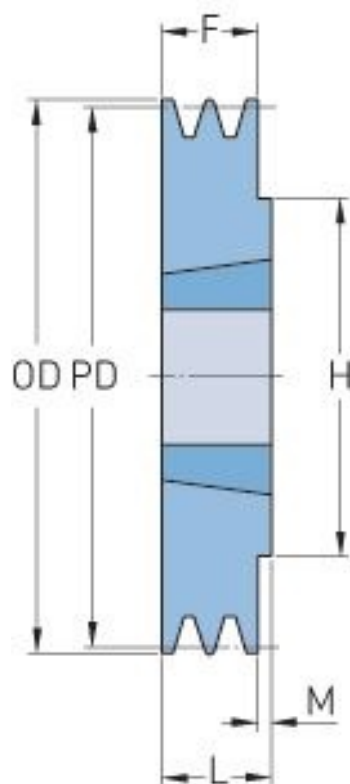

PHP 1SPA132TB

Pitch diameter (mm)	132
Outside diameter (mm)	137.5
Pulley type	1
Bushing no.	1610
Min. bore (mm)	14
Max. bore (mm)	42
F (mm)	20
G (mm)	-
K (mm)	-
L (mm)	25
M (mm)	5
H (mm)	80
Weight (kg)	1.6