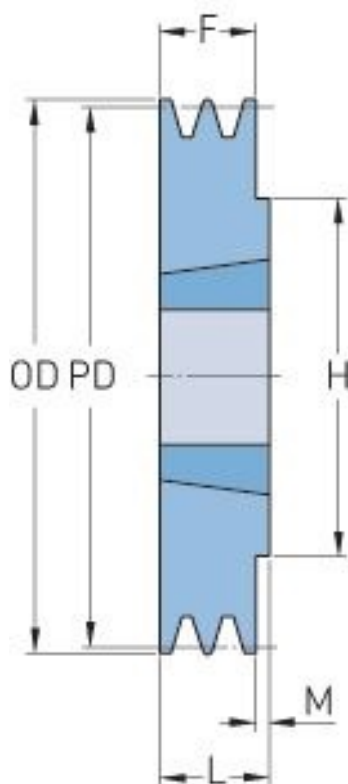

PHP 1SPA125TB

Pitch diameter (mm)	125
Outside diameter (mm)	130.5
Pulley type	1
Bushing no.	1610
Min. bore (mm)	14
Max. bore (mm)	42
F (mm)	20
G (mm)	-
K (mm)	-
L (mm)	25
M (mm)	5
H (mm)	80
Weight (kg)	1.4