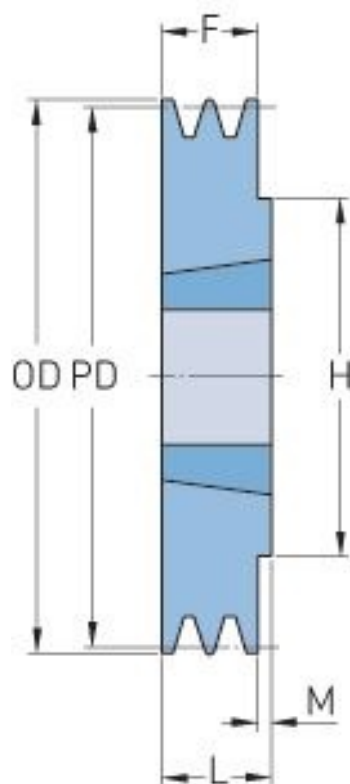

PHP 1SPA106TB

| | |
|-----------------------|-------|
| Pitch diameter (mm) | 106 |
| Outside diameter (mm) | 111.5 |
| Pulley type | 1 |
| Bushing no. | 1610 |
| Min. bore (mm) | 14 |
| Max. bore (mm) | 42 |
| F (mm) | 20 |
| G (mm) | - |
| K (mm) | - |
| L (mm) | 25 |
| M (mm) | 5 |
| H (mm) | 80 |
| Weight (kg) | 0.9 |