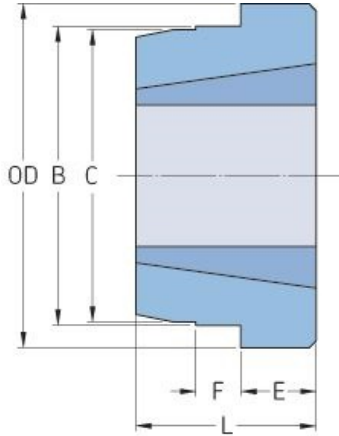

# PHH W30

Type	W30
Bushing no.	3030
Outside diameter (mm)	149.86
Outside diameter (in)	5.9
B (mm)	133.35
B (in)	5.25
L (mm)	76.2
L (in)	3
E (mm)	25.4
E (in)	1
F (mm)	19.05
F (in)	0.75