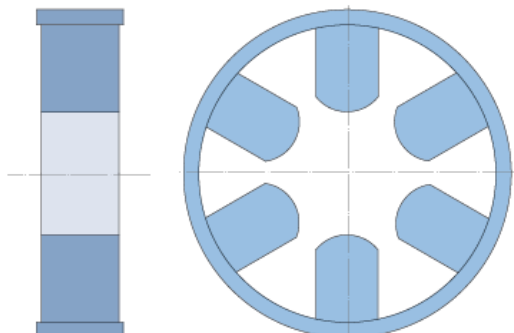

# PHE L190RINGKIT

Size	190
Outer diameter (mm)	130
Outer diameter (in)	5.12