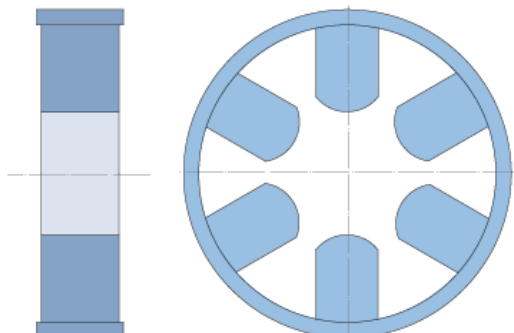

PHE L150RINGKIT

Size	150
Outer diameter (mm)	112
Outer diameter (in)	4.41