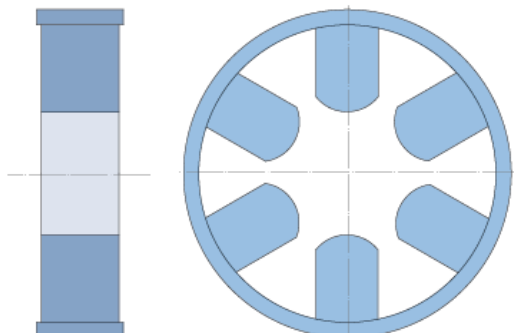

PHE L110RINGKIT

Size	110
Outer diameter (mm)	97
Outer diameter (in)	3.82