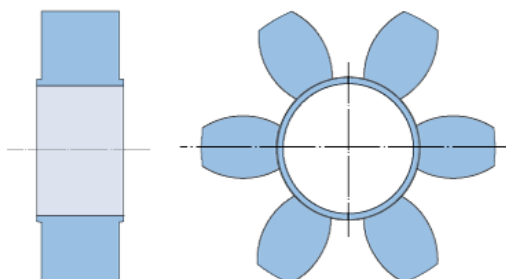

PHE FRC130NR

| | |
|---------------------|------|
| Size | 130 |
| Nominal torque (Nm) | 315 |
| Max torque (Nm) | 720 |
| Max speed (r/min) | - |
| Min. bore (mm) | - |
| Max. bore (mm) | - |
| Weight (kg) | 0.16 |