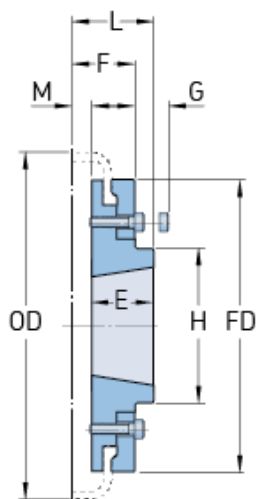

PHE F80HTBFLG

| | |
|----------------|-------|
| Size | 80 |
| Bushing no. | 2012 |
| Min. bore (mm) | 14 |
| Min. bore (in) | 0.55 |
| Max. bore (mm) | 50 |
| Max. bore (in) | 1.97 |
| Weight (kg) | 4.6 |
| Weight (lbs) | 10.14 |
| E (mm) | 32 |
| E (in) | 1.26 |