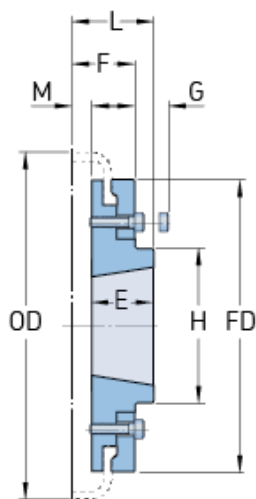

PHE F70HTBFLG

Size	70
Bushing no.	1610
Min. bore (mm)	14
Min. bore (in)	0.55
Max. bore (mm)	42
Max. bore (in)	1.65
Weight (kg)	3
Weight (lbs)	6.61
E (mm)	25
E (in)	0.98