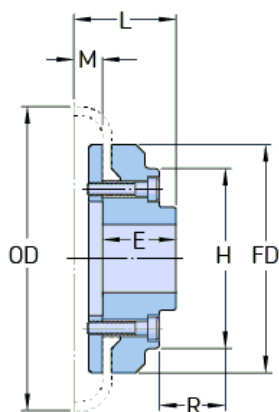

PHE F60RSBFLG

Size	60
Min. bore (mm)	16
Min. bore (in)	0.63
Max. bore (mm)	45
Max. bore (in)	1.77
Weight (kg)	2
Weight (lbs)	4.41
E (mm)	38
E (in)	1.5