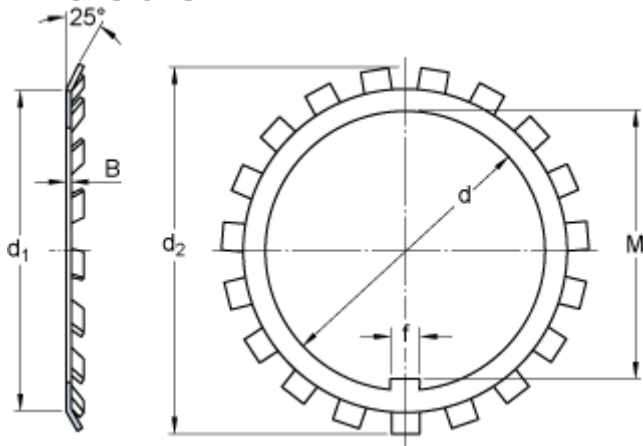

MB 40

Dimensions

d	200	mm
d_1	226	mm
d_2	262	mm
B	2.5	mm
f	20	mm
M	194	mm

Mass

Mass lock washer

0.28

kg