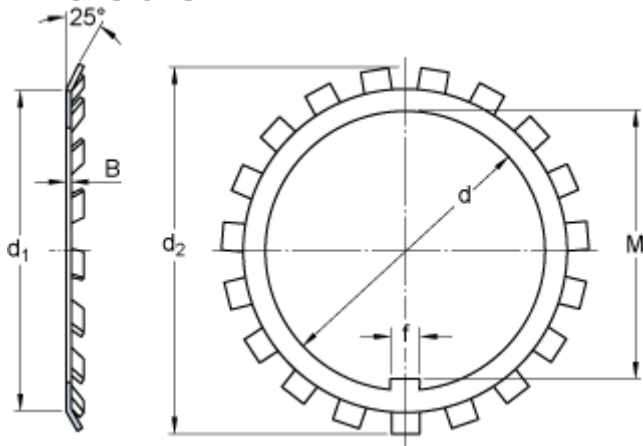

MB 36

Dimensions

d	180	mm
d_1	203	mm
d_2	242	mm
B	2.5	mm
f	20	mm
M	174	mm

Mass

Mass lock washer

0.26

kg