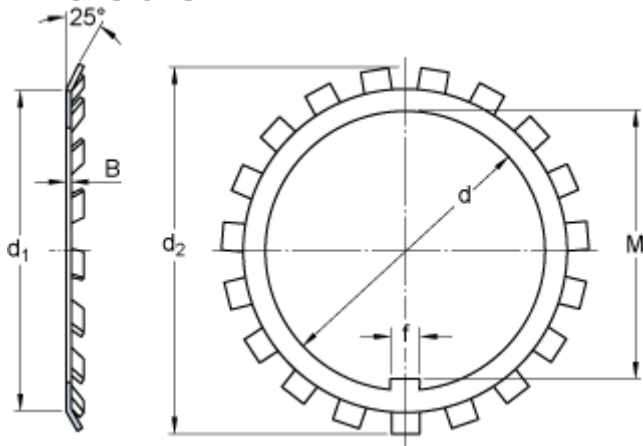

MB 32

Dimensions

d	160	mm
d_1	182	mm
d_2	217	mm
B	2.5	mm
f	18	mm
M	154	mm

Mass

Mass lock washer

0.21

kg