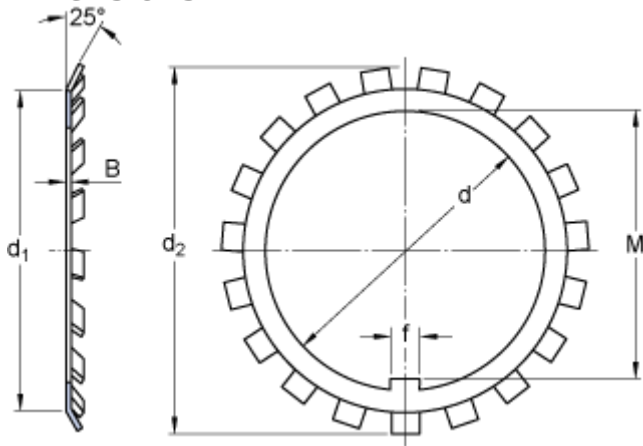

MB 29

Dimensions

| | | |
|-------|-----|----|
| d | 145 | mm |
| d_1 | 172 | mm |
| d_2 | 202 | mm |
| B | 2 | mm |
| f | 16 | mm |
| M | 140 | mm |

Mass

Mass lock washer

0.17

kg