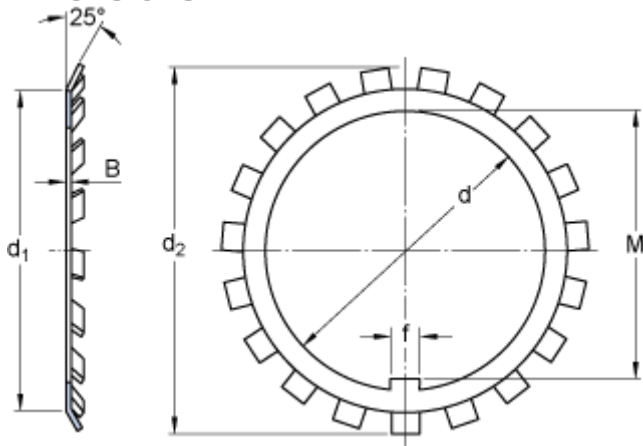

MB 22

Dimensions

d	110	mm
d_1	133	mm
d_2	154	mm
B	1.75	mm
f	12	mm
M	105.5	mm

Mass

Mass lock washer

0.091

kg