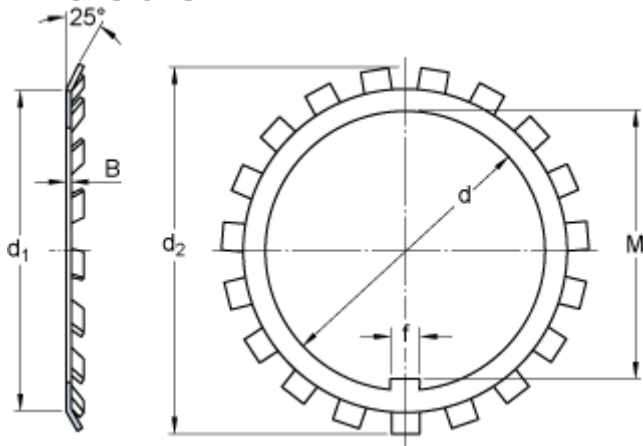

MB 21

Dimensions

d	105	mm
d_1	126	mm
d_2	145	mm
B	1.75	mm
f	12	mm
M	100.5	mm

Mass

Mass lock washer

0.083

kg