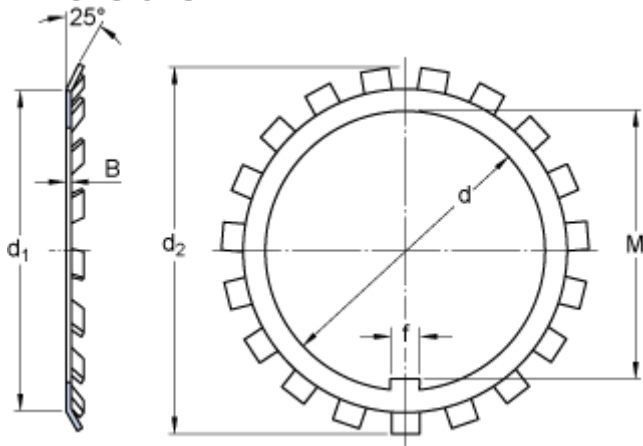

MB 20

Dimensions

d	100	mm
d_1	120	mm
d_2	142	mm
B	1.75	mm
f	12	mm
M	96.5	mm

Mass

Mass lock washer

0.077

kg