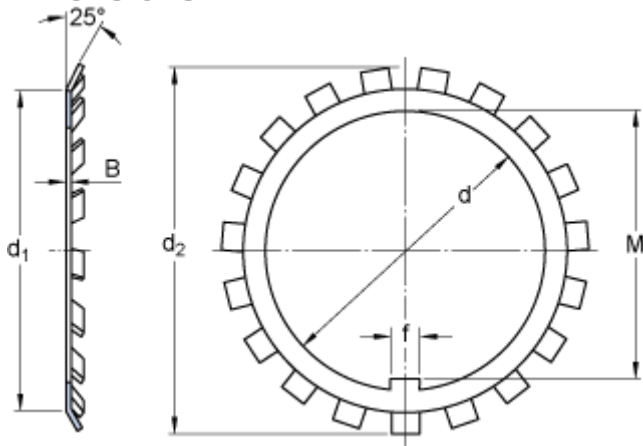

MB 19

Dimensions

| | | |
|-------|------|----|
| d | 95 | mm |
| d_1 | 113 | mm |
| d_2 | 133 | mm |
| B | 1.75 | mm |
| f | 10 | mm |
| M | 91.5 | mm |

Mass

Mass lock washer

0.066

kg