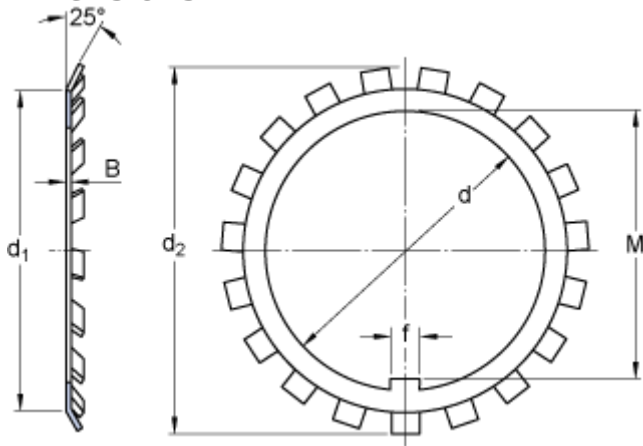

MB 16

Dimensions

d	80	mm
d_1	95	mm
d_2	112	mm
B	1.75	mm
f	10	mm
M	76.5	mm

Mass

Mass lock washer

0.046

kg