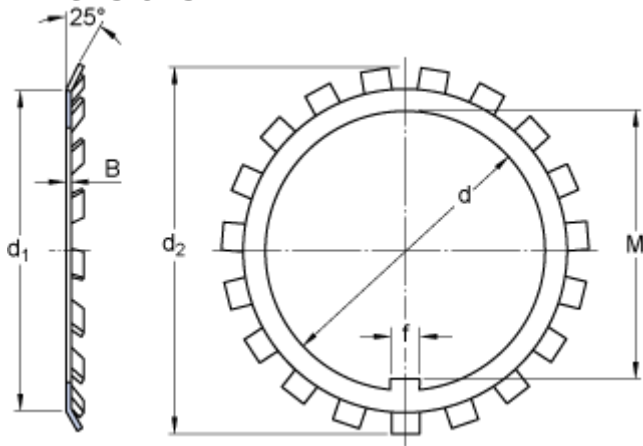

MB 14

Dimensions

d	70	mm
d_1	85	mm
d_2	98	mm
B	1.5	mm
f	8	mm
M	66.5	mm

Mass

Mass lock washer

0.032

kg